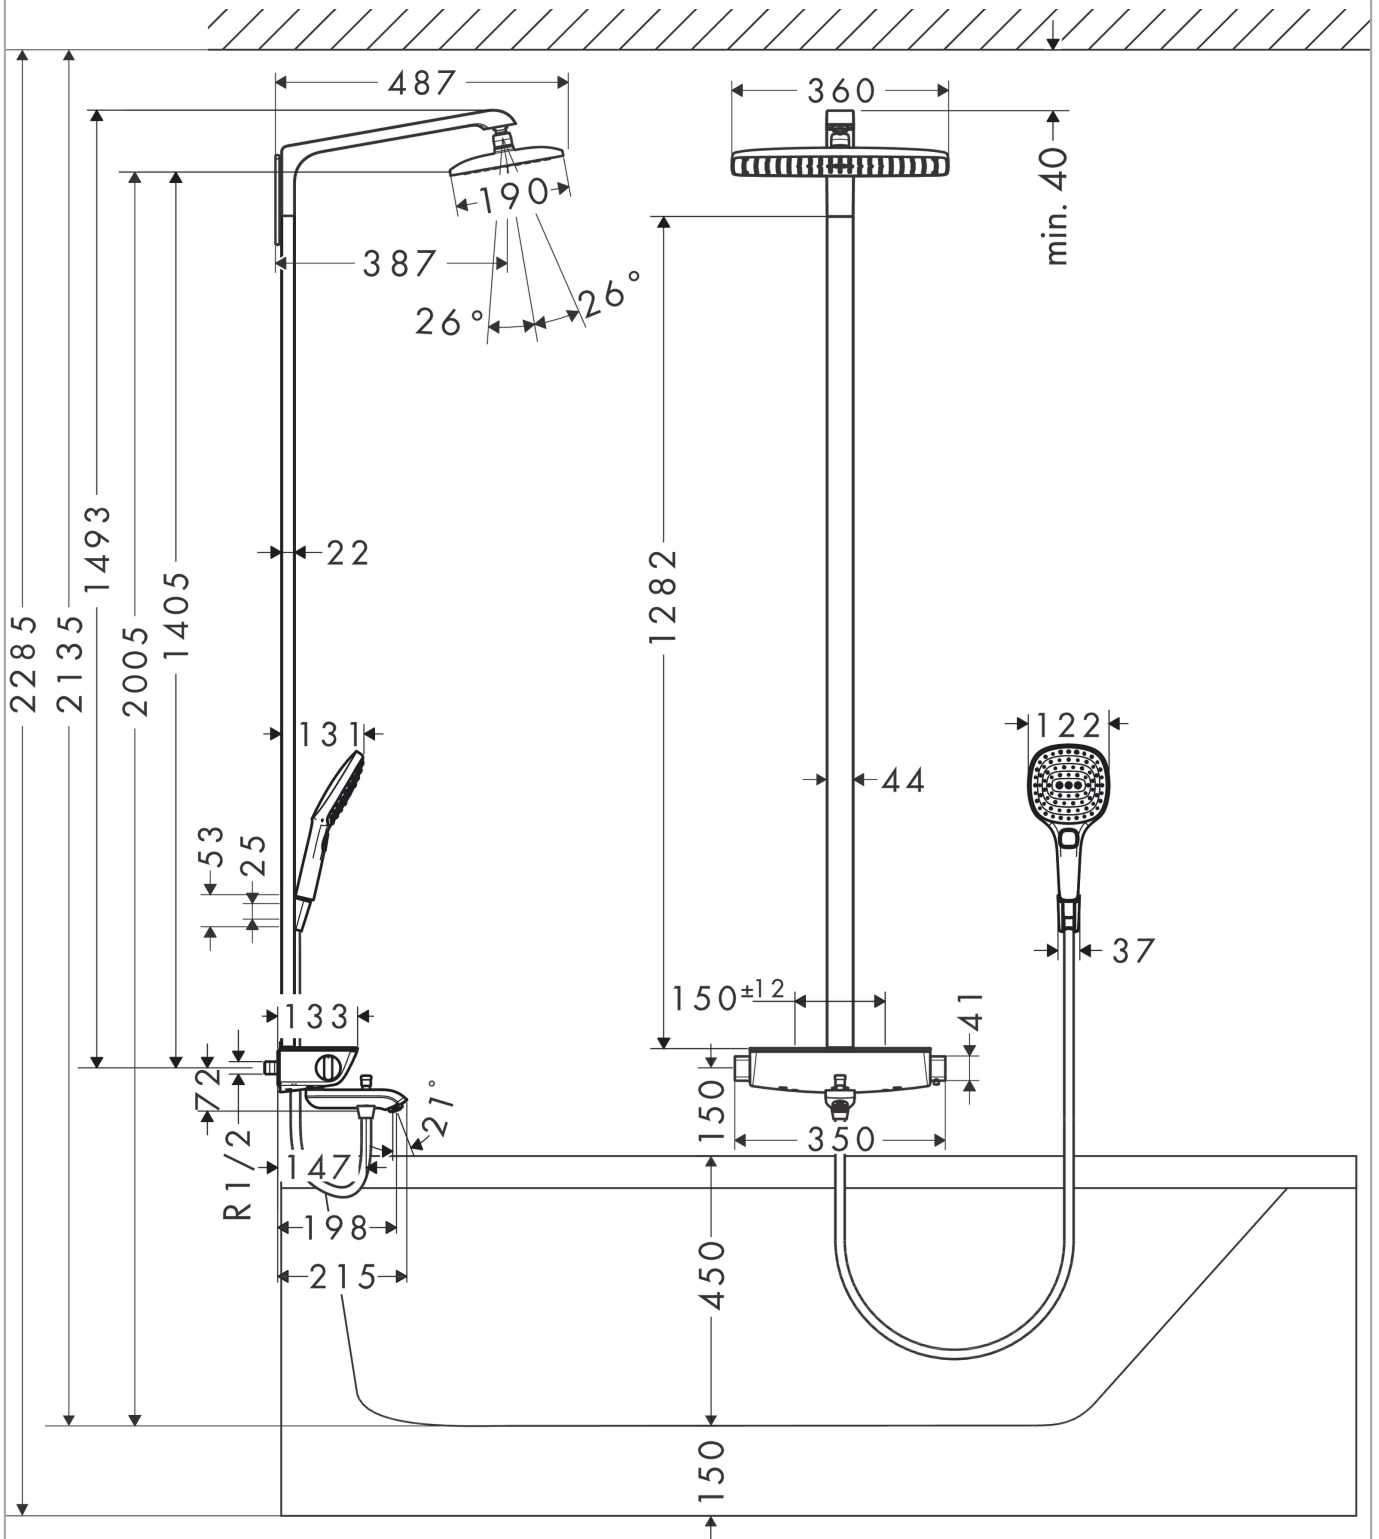

Raindance E
Showerpipe 360 1jet with bath thermostat
Finish: **White/Chrome** Article Number: **27113400**

Installation examples