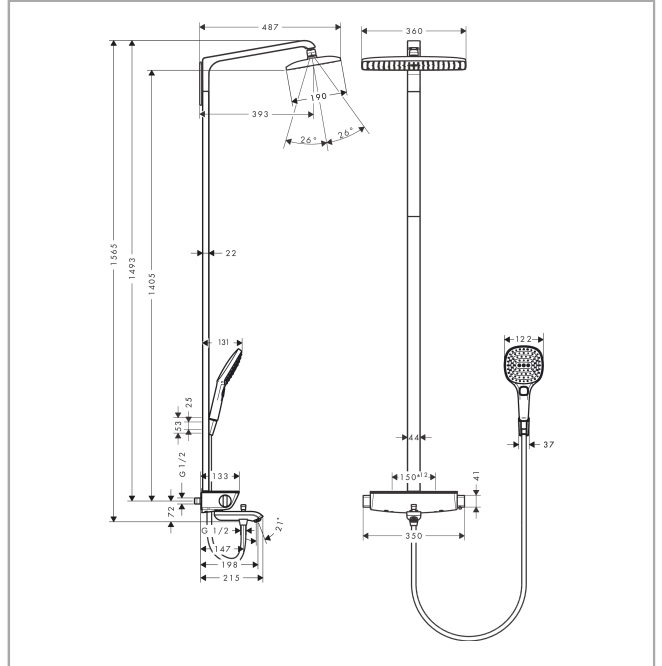

##### product features

- consists of: overhead shower, hand shower, bath thermostat, shower hose, shower holder
- overhead shower Raindance E 360 Air
- shower head size overhead shower: 360 x 190 mm
- spray type overhead shower: RainAir
- shelf made of safety glass
- surface shelf: white glass
- flow rate RainAir spray (at 3 bar): 15 l/min
- spray type hand shower: RainAir, Rain, Whirl
- maximum flow rate for Showerpipe at 3 bar: 20 l/min
- minimum flow pressure: 1,3 bar
- max. operating pressure: 10 bar
- ball-joint: overhead shower angle adjustable
- bar width: 44 mm
- shower arm length overhead shower: 380 mm
- CoolContact thermostat: Prevents the housing from heating up, making showering even safer
- thermostat Ecostat Select
- safety stop at 40°C
- adjustable hot water limitation
- outlets controlled via turning handle
- suitable for continuous flow water heaters
- mounting type: exposed installation
- connection dimension DN15
- connection thread G ½
- centre distance 150 ± 12 mm
- intrinsically safe against backflow
- pipe length: 1400 mm
- in case of installation on existing G ¾ connections, adaptor no.02026000 must be used
- 3 functions

#### Technology

**Raindance E**  
**Showerpipe 360 1jet with bath thermostat**  
 Finish: **White/Chrome** Article Number: **27113400**

Product image

Scale drawing

Flowchart

**Raindance E**  
**Showerpipe 360 1jet with bath thermostat**  
 Finish: **White/Chrome** Article Number: **27113400**