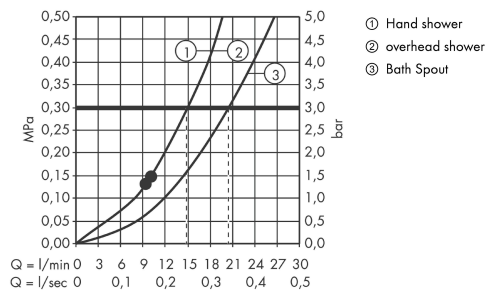

##### product features

- consists of: overhead shower, hand shower, bath thermostat, shower hose, shower holder
- overhead shower Raindance E 360 Air
- shower head size overhead shower: 360 x 190 mm
- spray type overhead shower: RainAir
- shelf made of safety glass
- surface shelf: white glass
- flow rate RainAir spray (at 3 bar): 15 l/min
- spray type hand shower: RainAir, Rain, Whirl
- maximum flow rate for Showerpipe at 3 bar: 20 l/min
- minimum flow pressure: 1,3 bar
- max. operating pressure: 10 bar
- ball-joint: overhead shower angle adjustable
- bar width: 44 mm
- shower arm length overhead shower: 380 mm
- CoolContact thermostat: Prevents the housing from heating up, making showering even safer
- thermostat Ecostat Select
- safety stop at 40°C
- adjustable hot water limitation
- outlets controlled via turning handle
- suitable for continuous flow water heaters
- mounting type: exposed installation
- connection dimension DN15
- connection thread G ½
- centre distance 150 ± 12 mm
- intrinsically safe against backflow
- pipe length: 1400 mm
- in case of installation on existing G ¾ connections, adaptor no.02026000 must be used
- 3 functions

#### Technology

**Raindance E**  
**Showerpipe 360 1jet with bath thermostat**  
 Finish: **White/Chrome** Article Number: **27113400**

Product image

Scale drawing

Flowchart

**Raindance E**  
**Showerpipe 360 1jet with bath thermostat**  
 Finish: **White/Chrome** Article Number: **27113400**