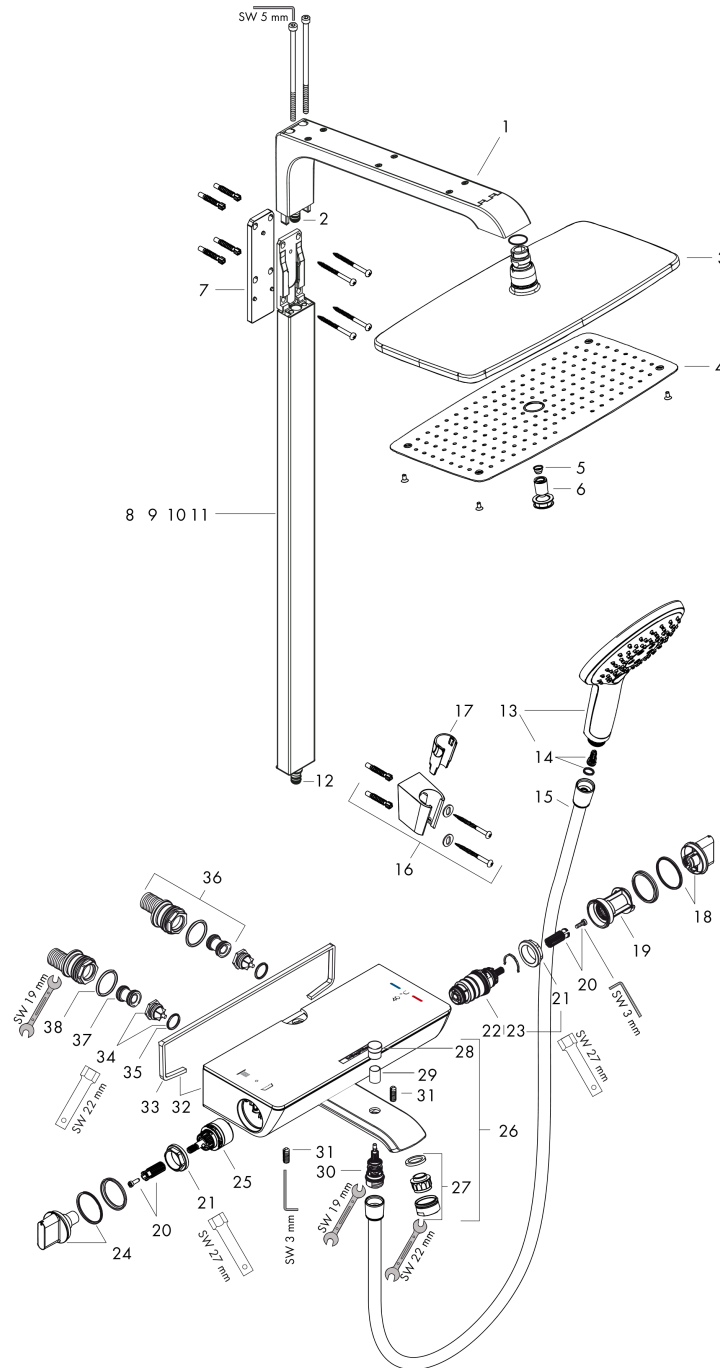

Raindance E
Showerpipe 360 1jet with bath thermostat
Finish: **White/Chrome**   Article Number: **27113400**

Exploded Drawing

Year of production: >02/15

Raindance E

Showerpipe 360 1jet with bath thermostat

Finish: **White/Chrome** Article Number: **27113400**

Spare part list

Year of production: >02/15

Pos.	Description	Article Number	PC	PU
1	shower arm	92267000	18	1
2	O-ring 9x1,5	98117000	1	1
3	Overhead shower with female thread G½	27381000	98	1
4	spray body	92295000	15	1
5	filter	97735000	1	1
6	air jet	95416000	9	1
7	tile-matching-disk 7 mm	95960000	9	1
8	pipe with cover (1282 mm)	92266000	19	1
9	pipe with cover (850 mm)	92265000	18	1
10	pipe with cover (950 mm)	92357000	18	1
11	pipe with cover (1382 mm)	92358000	20	1
12	O-ring 9x1,8	98118000	1	1
13	handshower	26520400	98	1
14	filter insert	97708000	2	1
15	shower hose Isiflex'B 1,60 m	28276000	98	1
16	shower holder	28331000	98	1
17	guide	98918000	1	1
18	handle for thermostat	95770000	11	1
19	safety set	95771000	3	1
20	handle fixing set	92130000	2	1
21	nut	98913000	6	1
22	thermostat cartridge	98282000	14	1
23	cartridge for exchanged connections	92373000	18	1
24	handle	95957000	11	1
25	shut off unit with selector	98283000	12	1
26	spout cpl.	92169000	16	1
27	aerator M24x1 (30 l/min)	96512000	5	1
28	diverter knob	97981000	6	1
29	sleeve	97979000	5	1
30	selector	97978000	11	1
31	hollow set screw M6x16 including o-ring 29x3	98372000	3	1
32	escutcheon	92698400	18	1
33	seal	97530000	2	1
34	non return valve (pressure-resistant up to 2 MPa)	95773000	8	1
35	O-ring 17x2	98199000	1	1
36	set of S-unions	95772000	13	1
37	noise reduction	96429000	2	1
38	O-ring 29x3	98371000	2	1
a	brake disc	92832000	2	1